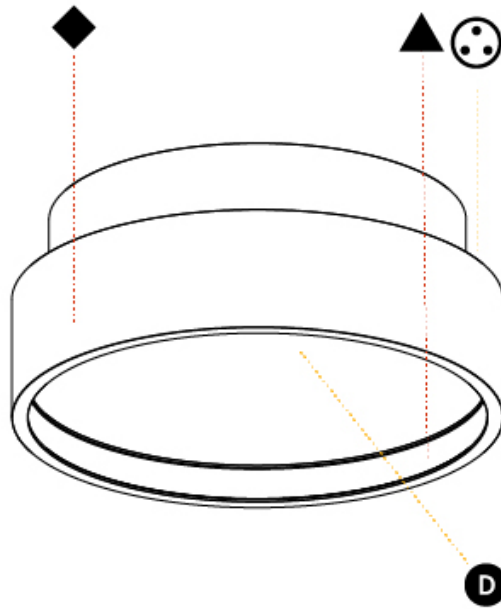

SIGN DIVA KORONA SURFACE

A3D095- : A3D095-DP-30K-02-19-01-01

PROJECT
TYPE
SPECIFIER
QUANTITY
DATE